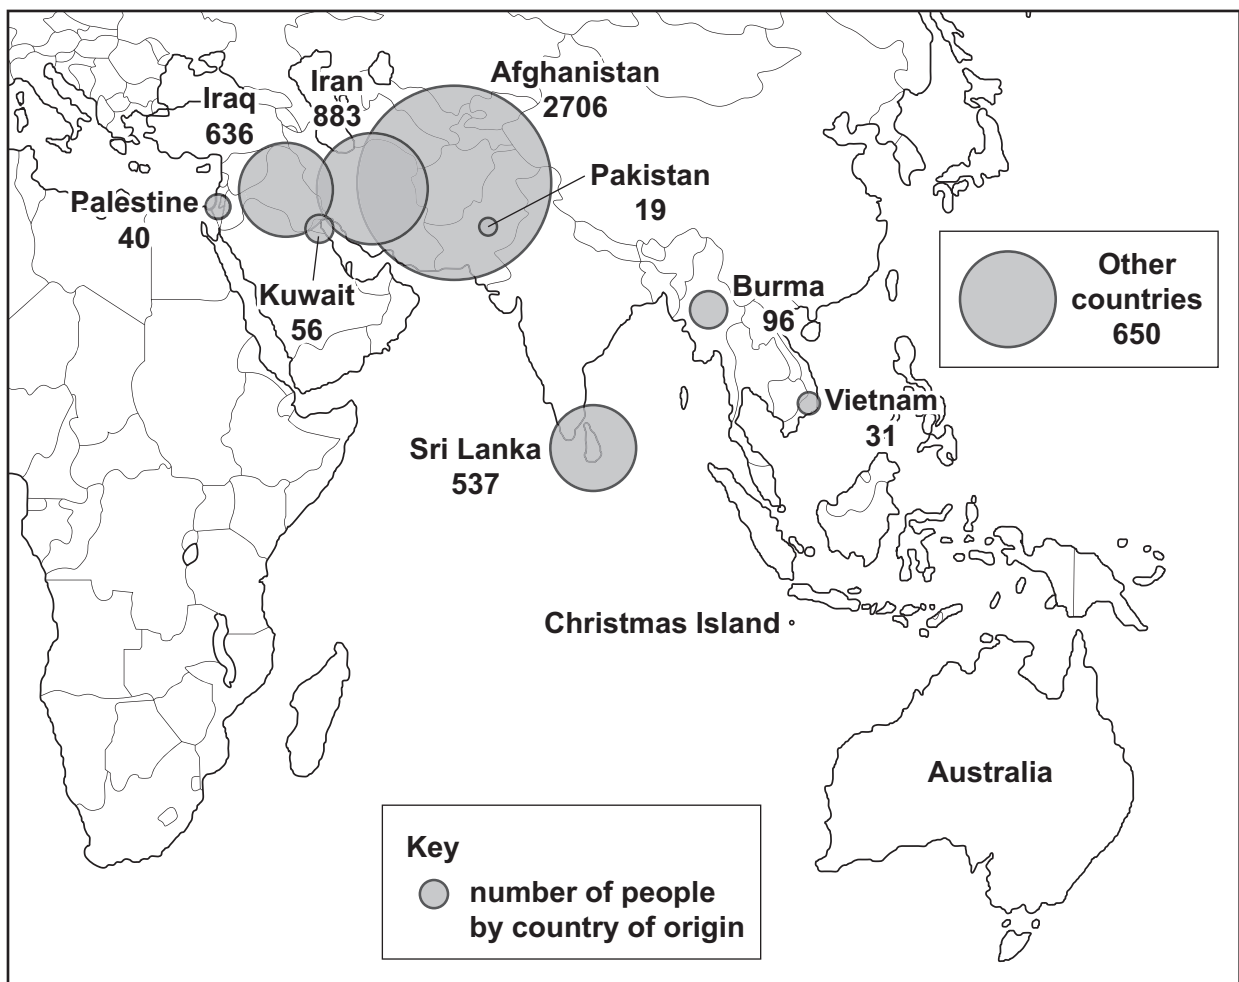

## Asylum seekers who arrived in Australia by boat in 2010

BBC News 15 December 2010 15.50hrs

## Christmas Island shipwreck kills asylum seekers

### 42 drown trying to reach Australia

Australia has seen an increase this year in asylum seekers arriving by boat. Today's incident, in which 42 people drowned when their boat smashed against rocks in a storm, shows the dangers involved in these journeys.

There are currently almost 3000 people in the Christmas Island Immigration Detention Centre waiting for officials to rule on their cases.

Fig. 3 for Question 3

Development of Seoul urban region, South Korea, 1970–2000